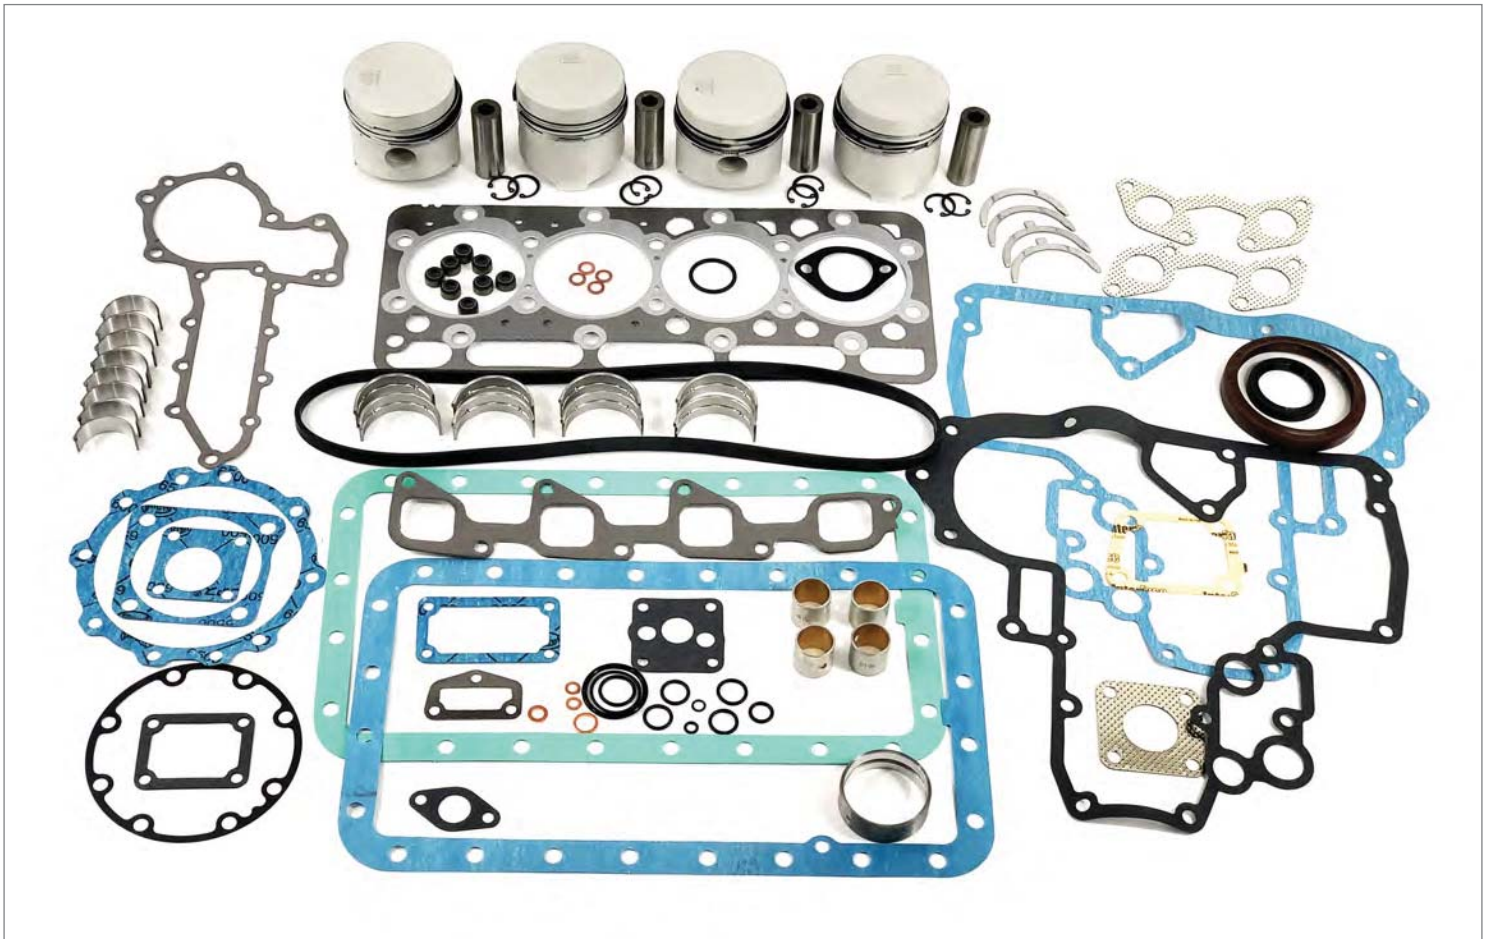

Diesel engine parts for John Deere[®], Perkins[®], Caterpillar[®], Yanmar[®], Cummins[®], Kubota[®] Engines

NEW KUBOTA ENGINE O/H KITS

FOR KUBOTA ENGINE V1702

O/H KIT - Part# KV1702

For Kubota engine: V1702

Description: (02 Series, Indirect Injection, Bore 82 mm)

OTHER O/H KITS ALSO AVAILABLE:

PART NUMBER	ENGINE
KV1702	V1702
KV2003TN	V2003-T / V2003-T-EB
KV2003TW	V2003-T-EBB / V2003-T-BG
KV2203MDIW	V2203-M-DI / V2403-M-DI
KV2203MW	V2203-M / V2403-M
KV2203N	V2203
KV3300DI	V3300-DI / V3300-DI-T
KV3800DI	V3800-DI-E2B / V3800-DI-E3B